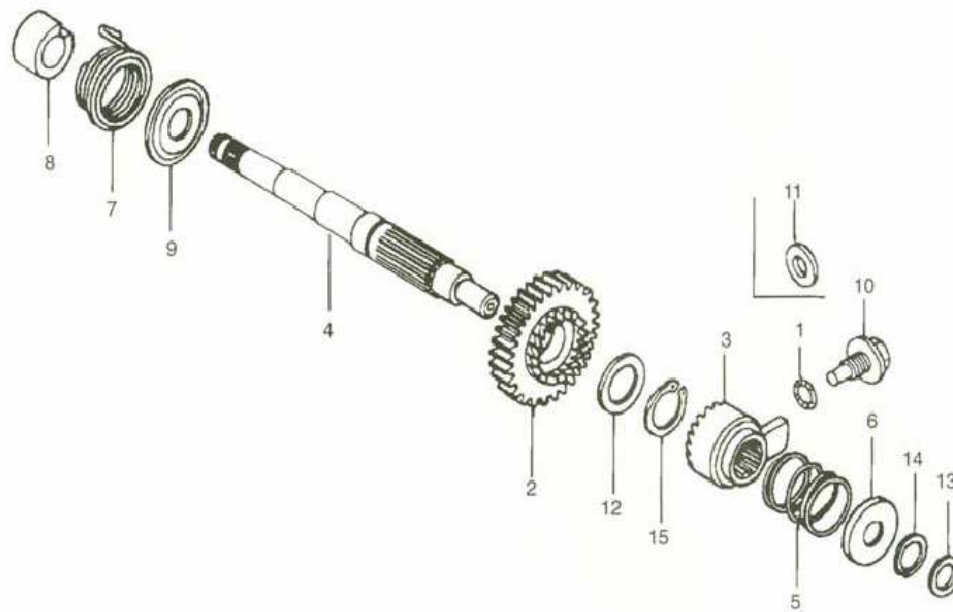

E10 STARTING GEAR

E10 STARTING GEAR

REF#	PART #.	DESCRIPTION	DESCRIPCION	QTY	#	#	#	#
10-1	21111-1006-0000	O-RING	ORING	1	1	1	1	1
10-2	21101-1006-0000	STARTING GEAR	PIÑON LOCO ARRANQUE	1	1	1	1	1
10-3	21102-1006-0000	STARTING RATCHET, KICK	TRINQUETE ARRANQUE	1	1	1	1	1
10-4	21103-1006-0000	SPINDLE, KICK STATER	EJE ARRANQUE	1	1	1	1	1
10-5	21104-1006-0000	SPRING, KICK STARTER	RESORTE	1	1	1	1	1
10-6	21105-1006-0000	SEAT, RATCHET SPRING	ARANDELA RESORTE	1	1	1	1	1
10-7	21106-1006-0000	SPRING, KICK STARTER	RESORTE	1	1	1	1	1
10-8	21107-1006-0000	BUSHING	BUJE	1	1	1	1	1
10-9	21108-1006-0000	RETAINER, STARTER SPRING	ARANDELA RETEN RESORT.	1	1	1	1	1
10-10	21109-1006-0000	BOLT, STARTING RATCHET	TORNILLO	1	1	1	1	1
10-11	GB97.1-86-12	WASHER 12	ARANDELA	1	1	1	1	1
10-12	21112-1006-0000	CIRCLIP	GRAPA-CLIP	1	1	1	1	1
10-13	21113-1006-0000	WASHER, THRUST	ARANDELA	1	1	1	1	1
10-14	GB894.1-86-16	CIRCLIP 16	CLIP	1	1	1	1	1
10-15	21114-1006-0000	CIRCLIP	GRAPA-CLIP	1	1	1	1	1