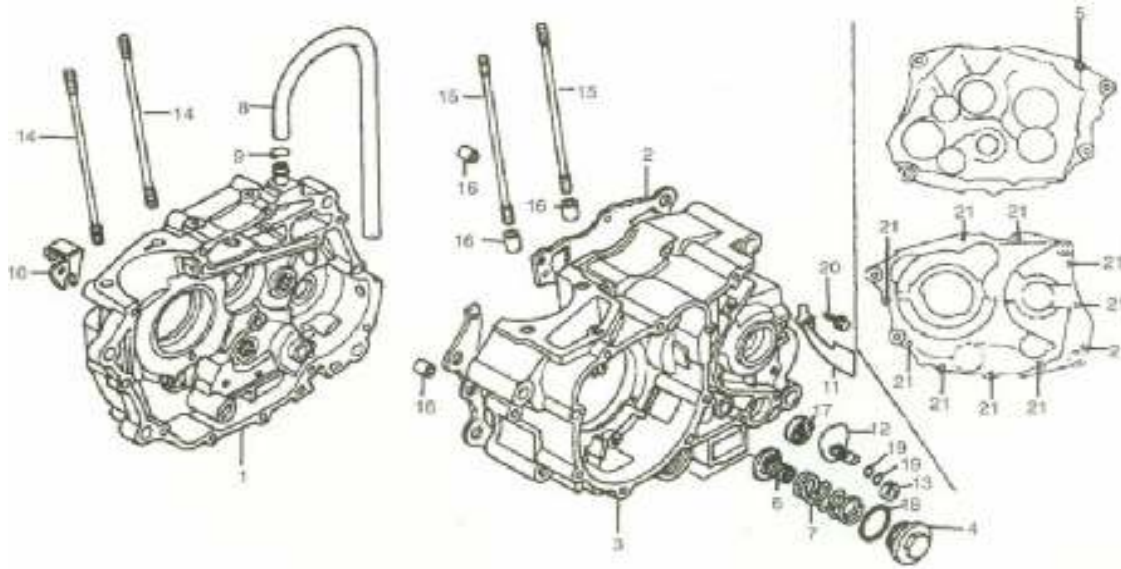

E12 CRANKASE

E12 CRANKASE

REF#	PART #.	DESCRIPTION	DESCRIPCION	QTY	##	##	##	##
12-1	1220A-L044-0000	R. CRANKCASE COMP	CARCAZA DERECHA COMPLETA	1	1	1	1	1
12-2	80203-L044-0000	GASKET, CRANKCASE	EMPAQUE CARCAZA MOTOR	1	1	1	1	1
12-3	1210A-L044-0000	L. CRANKCASE COMP	CARCAZA IZQUIERDA MOTOR	1	1	1	1	1
12-4	11231-1006-0000	CAP, OIL FILTER	TAPA VALVULAS	1	1	1	1	1
12-5	GB5787-86-M6x60	BOLT M6 x 60	TORNILLO	1	1	1	1	1
12-6	14301-1006-0000	SCREEN, OIL FILTER	FILTRO DE ACEITE	1	1	1	1	1
12-7	14302-1006-0000	SPRING, OIL FILTER SCREEN	RESORTE	1	1	1	1	1
12-8	12204-1006-0000	TUBE	MANGUERA	1	1	1	1	1
12-9	12203-1006-0000	CLIP	GRAPA CLIP	2	2	2	2	2
12-10	12001-L044-0000	FIX PLATE, CLUTCH CABLE	PLATINA CABLE EMBRAGUE	1	1	1	1	1
12-11	12102-1006-0000	CLAMP	ABRAZADERA	1	1	1	1	1
12-12	8802B-1006-0000	CONTACT PLATE GEAR INDICATOR	CONTACTO PLATINA INDICADOR	2	2	2	2	2
12-13	GB6173-86-M10	NUT M10	TUERCA	4	4	4	4	4
12-14	91102-L044-0000	STUD BOLT A	PERNO	4	4	4	4	4
12-15	91103-L044-0000	STUD BOLT B	PERNO	1	1	1	1	1
12-16	12004-1006-0000	DOWEL PIN	PIN	2	2	2	2	2
12-17	12103-1006-0000	OIL SEAL	RETENEDOR	2	2	2	2	2
12-18	11232-1006-0000	O-RING	ORING	1	1	1	1	1
12-19	88004-1006-0000	O-RING	SELLO ORING	2	2	2	2	2
12-20	GB818-85-M6x12	SCREW M6 x 12	#N/A	2	2	2	2	2
12-21	GB5787-86-M6x50	BOLT M6 x 50	#N/A	10	10	10	10	10