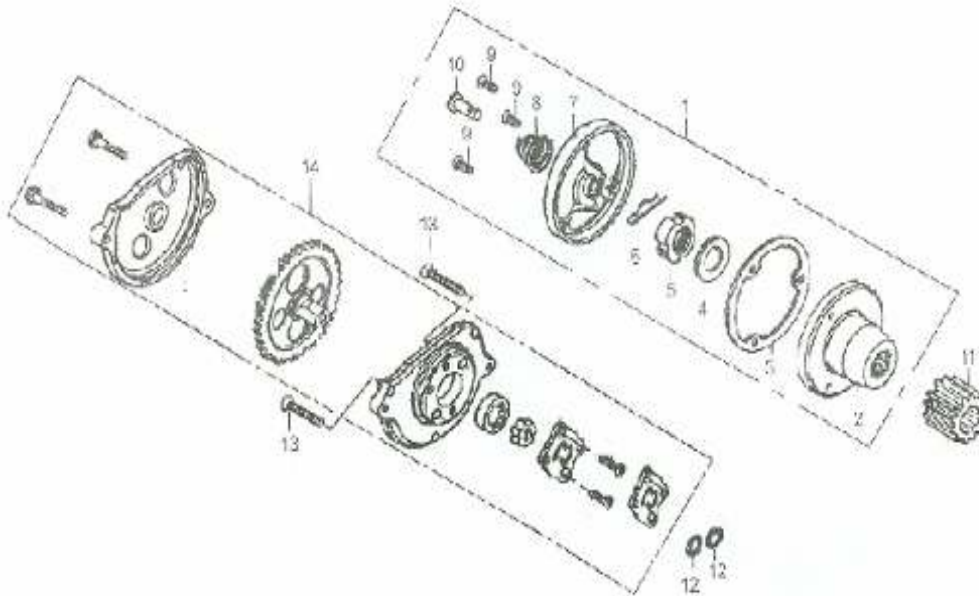

E07 PUMP / OIL FILTER

E07 PUMP / OIL FILTER

Ref. No.	PART #.	Description	DESCRIPCION	Qty.	##	##	##	##
7-1	14200-1006-0000	OIL FILTER COMP.	CONJ. FILTRANTE BOMBA DE ACEITE	1	1	1	1	1
7-2	1422A-1006-000	ROTOR, OIL FILTER	ROTOR DE BOMBA ACIETE	1	1	1	1	1
7-3	14204-1006-0000	GASKET, OIL FILTER COVER	EMPAQUE TAPA FILTRO	1	1	1	1	1
7-4	91342-1006-0000	WASHER 16	ARANDELA	1	1	1	1	1
7-5	14206-1006-0000	NUT M6 X 1.00	TUERCA	1	1	1	1	1
7-6	14207-1006-0000	PIN, LOCK 1.5 X 16	PIN	1	1	1	1	1
7-7	14208-1006-0000	COVER, FILTER ROTOR		1	1	1	1	1
7-8	14203-1006-0000	SPRING, OIL GUIDE	RESORTE	1	1	1	1	1
7-9	GB820-85 M5x12	SCREW M5 X 12		3	3	3	3	3
7-10	14202-1006-0000	OIL GUIDE	MEDIDOR ACEITE	1	1	1	1	1
7-11	23101-1006-0000	DRIVE GEAR	PIÑON EJE PRIMARIO	1	1	1	1	1
7-12	14106-1006-0000	O-RING 9.4 X 2.4	SELLO ORING	2	2	2	2	2
7-13	GB819-85-M6x30	SCREW M6x30	TORNILLO	2	2	2	2	2
7-14	14100-1006-0000	OIL PUMP COMPLETE	BOMBA DE ACEITE	1	1	1	1	1