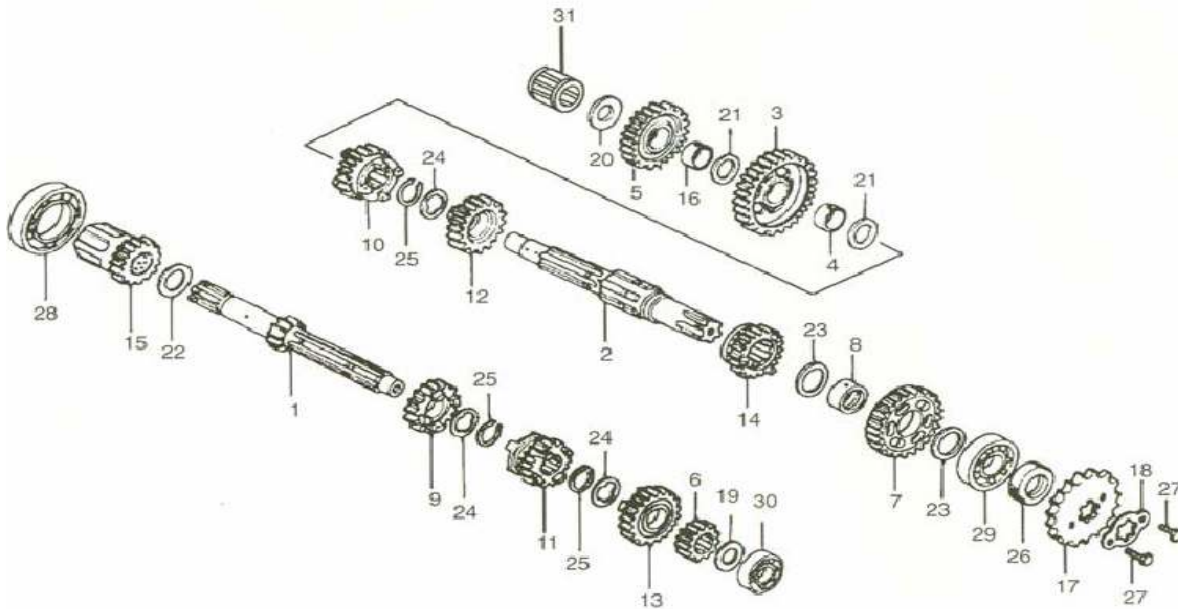

E14 TRANSMISSION

E14 TRANSMISSION

REF#	PART #.	DESCRIPTION	DESCRIPCION	QTY	##	##	##	##
14-1	23221-1006-0000	MAIN SHAFT, TRANSMISSION	EJE PRIMARIO	1	1	1	1	1
14-2	23241-1006-0000	COUNTER SHAFT, TRANSMISSION	EJE SECUNDARIO	1	1	1	1	1
14-3	23242-1006-0000	GEAR, COUNTER SHAFT FIRST	PIÑON EJE SECUNDARIO /ARRANQUE	1	1	1	1	1
14-4	23252-1006-0000	BUSHING, COUNTER SHAFT FIRST	GRAPA CIRCULAR	1	1	1	1	1
14-5	23248-1008-0000	STARTING GEAR, COUNTER SHAFT	PIÑON EJE ARRANQUE	1	1	1	1	1
14-6	23222-1006-0000	GEAR, MAIN SHAFT SECOND	PIÑON SEGUNDA EJE PRIMARIO	1	1	1	1	1
14-7	23243-1006-0000	GEAR, COUNTER SHAFT SECOND	PIÑON 2A. EJE SECUNDARIO	1	1	1	1	1
14-8	23244-1006-0000	COLLAR, COUNTER SHAFT SECOND	COLLARIN	1	1	1	1	1
14-9	23223-1006-0000	GEAR, MAIN SHAFT THIRD	PIÑON TERCERA EJE PRIMARIO	1	1	1	1	1
14-10	23245-1006-0000	GEAR, COUNTER SHAFT THIRD	PIÑON TERCERA EJE SECUNDARIO	1	1	1	1	1
14-11	23224-1006-0000	GEAR, MAIN SHAFT FOURTH	PIÑON CUARTA EJE PRIMARIO	1	1	1	1	1
14-12	23246-1006-0000	GEAR, COUNTER SHAFT FOURTH	PIÑON CUARTA EJE SECUNDARIO	1	1	1	1	1
14-13	23225-1006-0000	GEAR, MAIN SHAFT FIFTH	PIÑON QUINTA EJE PRIMARIO	1	1	1	1	1
14-14	23247-1006-0000	GEAR, COUNTER SHAFT FIFTH	PIÑON 5A EJE 2A.	1	1	1	1	1
14-15	2323A-1008-0000	GEAR COMP, STARTING	PIÑON DE ARRANQUE	1	1	1	1	1
14-16	23249-1008-0000	BUSH, COUNTER SHAFT STARTER GEAR	BUJE	1	1	1	1	1
14-17	23401-1008-0000	SPROCKET, DRIVE FIRST	PIÑON DELANTERO 15T	1	1	1	1	1
14-18	23402-1006-0000	FIXING PLATE, DRIVE SPROCKET	#N/A	1	1	1	1	1
14-19	23228-1006-0000	CIRCLIP	GRAPA-CLIP	1	1	1	1	1
14-20	23251-1006-0000	CIRCLIP	GRAPA CIRCULAR	1	1	1	1	1
14-21	23252-1006-0000	CIRCLIP	GRAPA CIRCULAR	2	2	2	2	2
14-22	23226-1006-0000	CIRCLIP	ARANDELA	2	2	2	2	2
14-23	23251-1006-0000	CIRCLIP	GRAPA CIRCULAR	2	2	2	2	2
14-24	23227-1006-0000	WASHER, SPLINED	ARANDELA	3	3	3	3	3
14-25	21112-1006-0000	CIRCLIP	CLIP	3	3	3	3	3
14-26	12104-1006-0000	OIL SEAL	RETENEDOR	1	1	1	1	1
14-27	GB5783-86-M6x10	BOLT M6 x 10	#N/A	2	2	2	2	2
14-28	GB276-82-6006	BEARING 6006	BALINERA	1	1	1	1	1
14-29	GB276-82-6204	BEARING 6204	BALINERA	1	1	1	1	1
14-30	GB276-82-6202Z	BEARING 6202Z	BALINERA	1	1	1	1	1
14-31	GB290-82-1512	NEEDLE BEARING HK1512	CANASTILLA	1	1	1	1	1